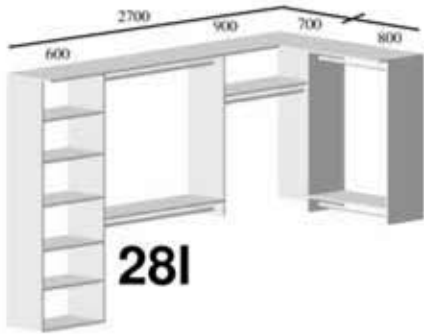

Walk-In Wardrobes

PO Box 18605
 Christchurch 8641
 Phone 03 942 7132
 Mobile 027 594 2713
 Email monty@beyondstorage.co.nz
www.beyondstorage.co.nz

Linen Storage

SPECIFICATIONS:

- › Made of 18mm thick double sided **White** melamine and edge taped.
- › Adjustable shelving, 30mm chrome pole, chromed pole cups.
- › Full range of accessories e.g. shoe racks, baskets, tie racks, drawers etc – POA.
- › Special sizes, colour and designs are available – POA.
- › To view our full range of products, please visit our website or give us a call.

STANDARD MEASUREMENTS:

- › Top Shelf Depth - 450mm.
- › Partition Depth - 375mm
- › Partition Height - 1170mm
- › Bank of shelves height - 1800mm