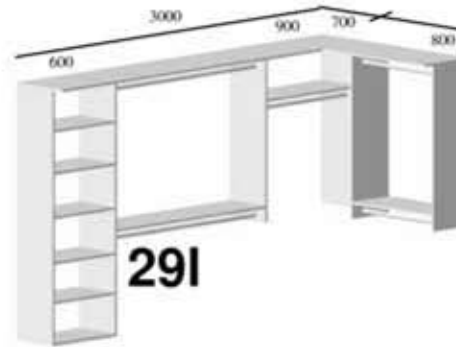

Walk-In Wardrobes

PO Box 18605
 Christchurch 8641
 Phone 03 942 7132
 Mobile 027 594 2713
 Email monty@beyondstorage.co.nz
www.beyondstorage.co.nz

Linen Storage

SPECIFICATIONS:

- › Made of 18mm thick double sided **White** melamine and edge taped.
- › Adjustable shelving, 30mm chrome pole, chromed pole cups.
- › Full range of accessories e.g. shoe racks, baskets, tie racks, drawers etc – POA.
- › Special sizes, colour and designs are available – POA.
- › To view our full range of products, please visit our website or give us a call.

STANDARD MEASUREMENTS:

- › Top Shelf Depth - 450mm.
- › Partition Depth - 375mm
- › Partition Height - 1170mm
- › Bank of shelves height - 1800mm