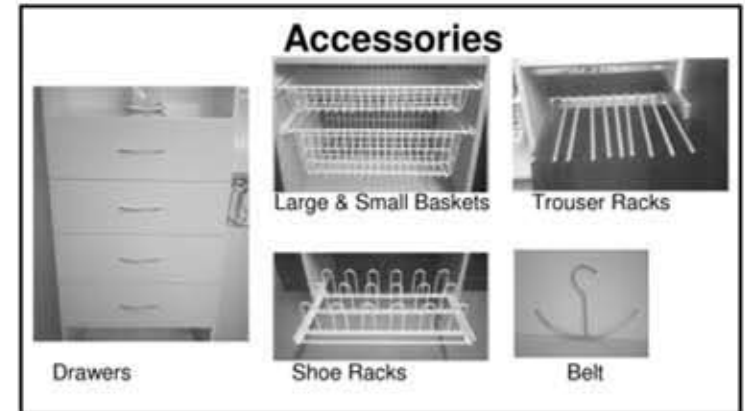

Walk-In Wardrobes

PO Box 18605
 Christchurch 8641
 Phone 03 942 7132
 Mobile 027 594 2713
 Email monty@beyondstorage.co.nz
www.beyondstorage.co.nz

Linen Storage

SPECIFICATIONS:

- › Made of 18mm thick double sided **White** melamine and edge taped.
- › Adjustable shelving, 30mm chrome pole, chromed pole cups.
- › Full range of accessories e.g. shoe racks, baskets, tie racks, drawers etc – POA.
- › Special sizes, colour and designs are available – POA.
- › To view our full range of products, please visit our website or give us a call.

STANDARD MEASUREMENTS:

- › Top Shelf Depth - 450mm.
- › Partition Depth - 375mm
- › Partition Height - 1170mm
- › Bank of shelves height - 1800mm