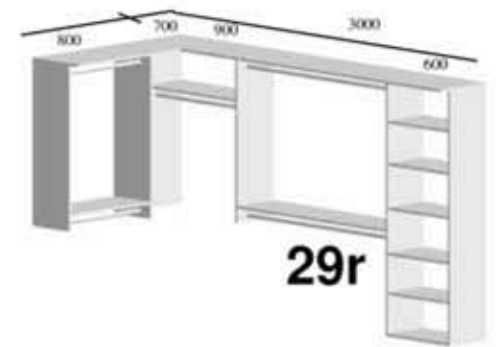

Walk-In Wardrobes

PO Box 18605
 Christchurch 8641
 Phone 03 942 7132
 Mobile 027 594 2713
 Email monty@beyondstorage.co.nz
www.beyondstorage.co.nz

Linen Storage

SPECIFICATIONS:

- › Made of 18mm thick double sided **White** melamine and edge taped.
- › Adjustable shelving, 30mm chrome pole, chromed pole cups.
- › Full range of accessories e.g. shoe racks, baskets, tie racks, drawers etc – POA.
- › Special sizes, colour and designs are available – POA.
- › To view our full range of products, please visit our website or give us a call.

STANDARD MEASUREMENTS:

- › Top Shelf Depth - 450mm.
- › Partition Depth - 375mm
- › Partition Height - 1170mm
- › Bank of shelves height - 1800mm