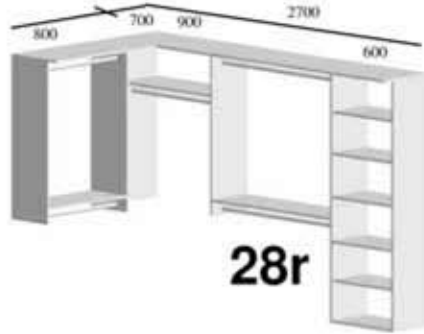

Walk-In Wardrobes

PO Box 18605
 Christchurch 8641
 Phone 03 942 7132
 Mobile 027 594 2713
 Email monty@beyondstorage.co.nz
www.beyondstorage.co.nz

Linen Storage

SPECIFICATIONS:

- › Made of 18mm thick double sided **White** melamine and edge taped.
- › Adjustable shelving, 30mm chrome pole, chromed pole cups.
- › Full range of accessories e.g. shoe racks, baskets, tie racks, drawers etc – POA.
- › Special sizes, colour and designs are available – POA.
- › To view our full range of products, please visit our website or give us a call.

STANDARD MEASUREMENTS:

- › Top Shelf Depth - 450mm.
- › Partition Depth - 375mm
- › Partition Height - 1170mm
- › Bank of shelves height - 1800mm